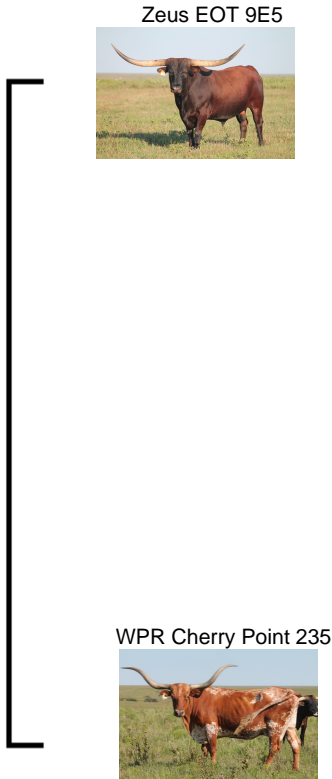

## ZEUS'S CHERRY POINT 1369

**Date of Birth:** 12/03/2013  
**Registration 1:** CI288880  
**Sale Price:** \$7,500.00  
**Breeder:** MIKE & DEBBIE BOWMAN  
**Owner:** RKJ LONGHORNS

Courtesy of RKJ Longhorns

A OUTSTANDING (ZEUS) DAUGHTER OUT OF (WPR CHERRY POINT) THAT PRODUCED (EOT OUTBACK CHERRY) THAT PRODUCED (AUZE) AND SOLD FOR \$97,000.00 AT THE LEGACY SALE A FEW YEARS AGO!

TTT: 84.7500 on 05/16/2024

ZEUS'S CHERRY POINT 1369