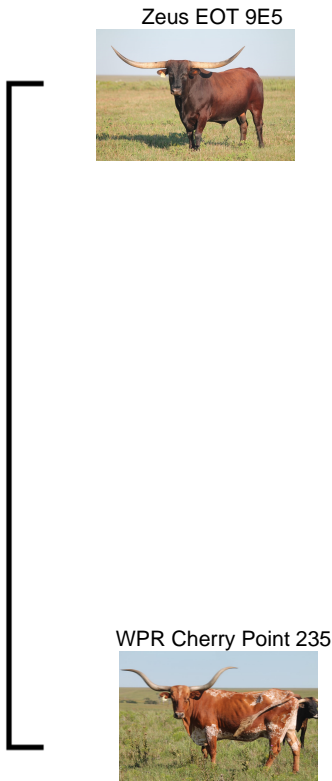

## ZEUS'S CHERRY POINT 1369

**Date of Birth:** 12/03/2013  
**Registration 1:** CI288880  
**Sale Price:** \$7,500.00  
**Breeder:** MIKE & DEBBIE BOWMAN  
**Owner:** RKJ LONGHORNS

Courtesy of RKJ Longhorns

A OUTSTANDING (ZEUS) DAUGHTER OUT OF (WPR CHERRY POINT) THAT PRODUCED (EOT OUTBACK CHERRY) THAT PRODUCED (AUZE) AND SOLD FOR \$97,000.00 AT THE LEGACY SALE A FEW YEARS AGO!

TTT: 84.7500 on 05/16/2024

ZEUS'S CHERRY POINT 1369