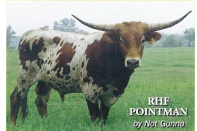

RHF POINT MAN